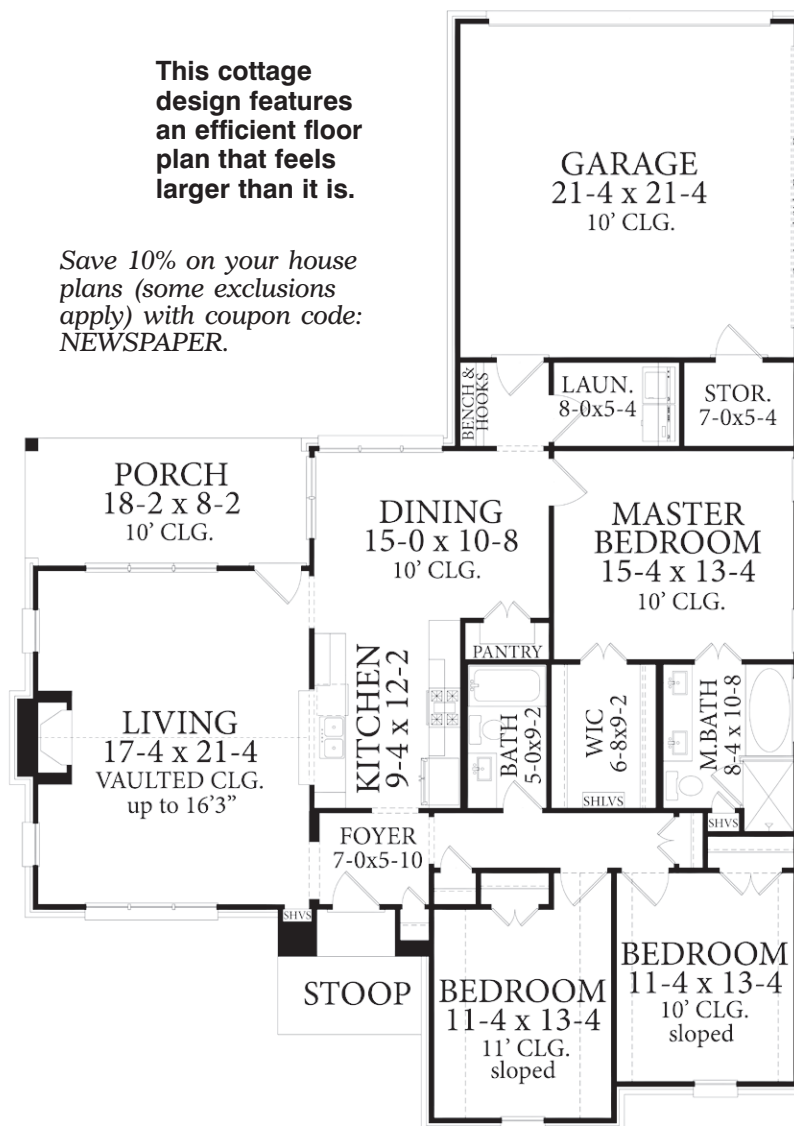

### Cute cottage design

This cottage design features an efficient floor plan that feels larger than it is.

Save 10% on your house plans (some exclusions apply) with coupon code: **NEWSPAPER**.

This graceful cottage plan offers plenty of thoughtful touches. A vaulted ceiling in the great room adds an extra dimension of space, while a walk-in pantry keeps groceries organized. The generous master suite boasts a modern shower, soaking tub, dual sinks, and a sizeable walk-in closet. We love the bench and hooks next to the laundry room.