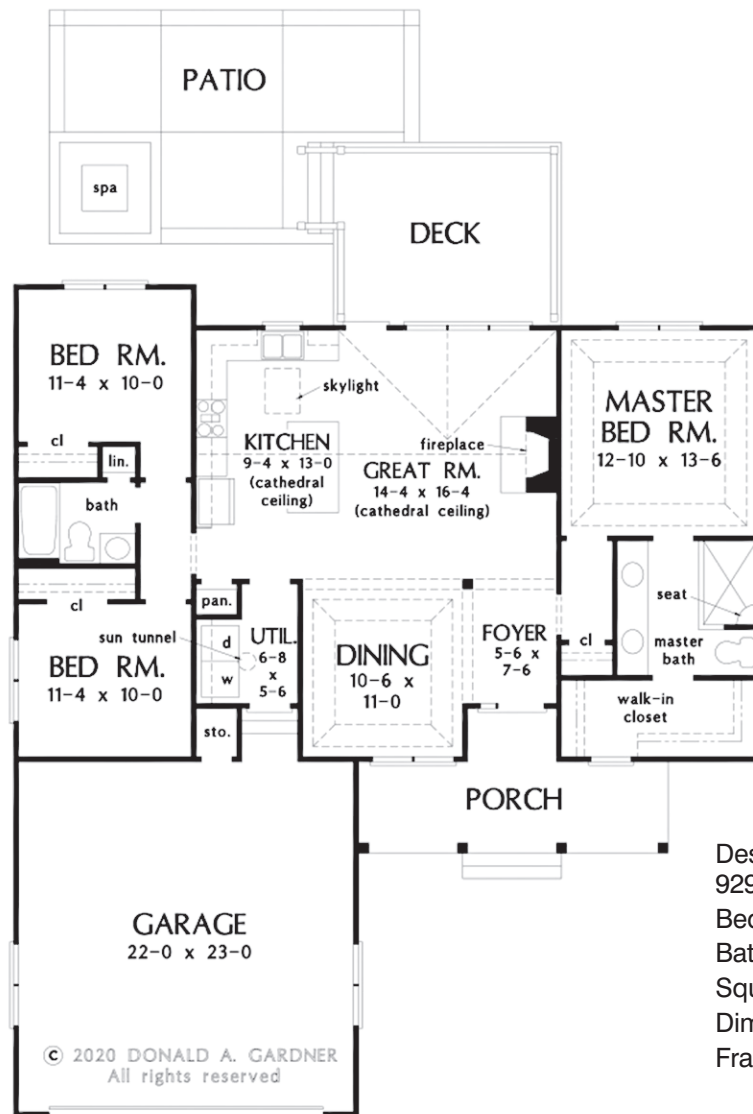

431762

HOUSE OF THE WEEK

Small house plan with country details

Bright and open, this floor plan feels convenient and modern.

Save 10% on your house plans (some exclusions apply) with coupon code: **NEWSPAPER.**

Open-concept floor plans don't get much more open than this. The great room flows beautifully into the kitchen, where a big island feels casual and practical. Check out the rear deck just off the great room.

Design Number: 929-1107
 Bedrooms: 3
 Baths: 2
 Square Footage: 1,398
 Dimensions: 49' 2" x 54' 8"
 Framing: 2 x 4

Courtesy of www.ePlans.com

ORDER INFORMATION

To build this home, you can order a complete set of construction documents by calling toll-free (866) 228-0193 or visiting <https://www.eplans.com/collection/house-of-the-week>. Enter the design number to locate the plan and view more images and details. At <https://www.eplans.com/collection/house-of-the-week>, you can view previously featured plans, browse other specialty collections, or use our search filters to help you find exactly what you want from over 28,000 home designs. Most plans can be customized to suit your lifestyle.