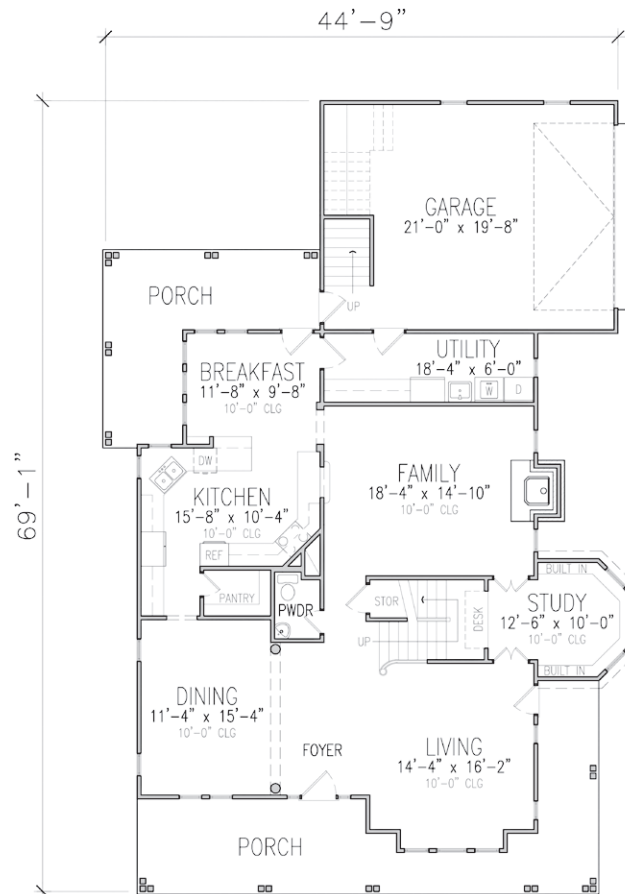

Hello gorgeous!
This classic design gives you storybook curb appeal with a wraparound porch and decorative wood details.

HOUSE OF THE WEEK

Classic Victorian style plan

The family room sits next to the kitchen for easy flow in this Victorian design.

See more images online at <https://www.eplans.com/collection/house-of-the-week>

A flexible study on the main floor of this 4-bedroom plan gives you a dedicated place to work from home. When it's time to relax, sink into the tub in the private master bathroom (located on the second level). A fireplace in the family room invites you to cuddle up when the weather gets cold. Share a meal in the formal dining room on special occasions. A craft room on the second level can be used in a variety of ways.

Design Number: 410-3612

Bedrooms: 4

Baths: 4.5

Square Footage: 3,574

Dimensions: 69' 4" x 47' 2"

Framing: 2 x 4

Courtesy of www.ePlans.com

ORDER INFORMATION