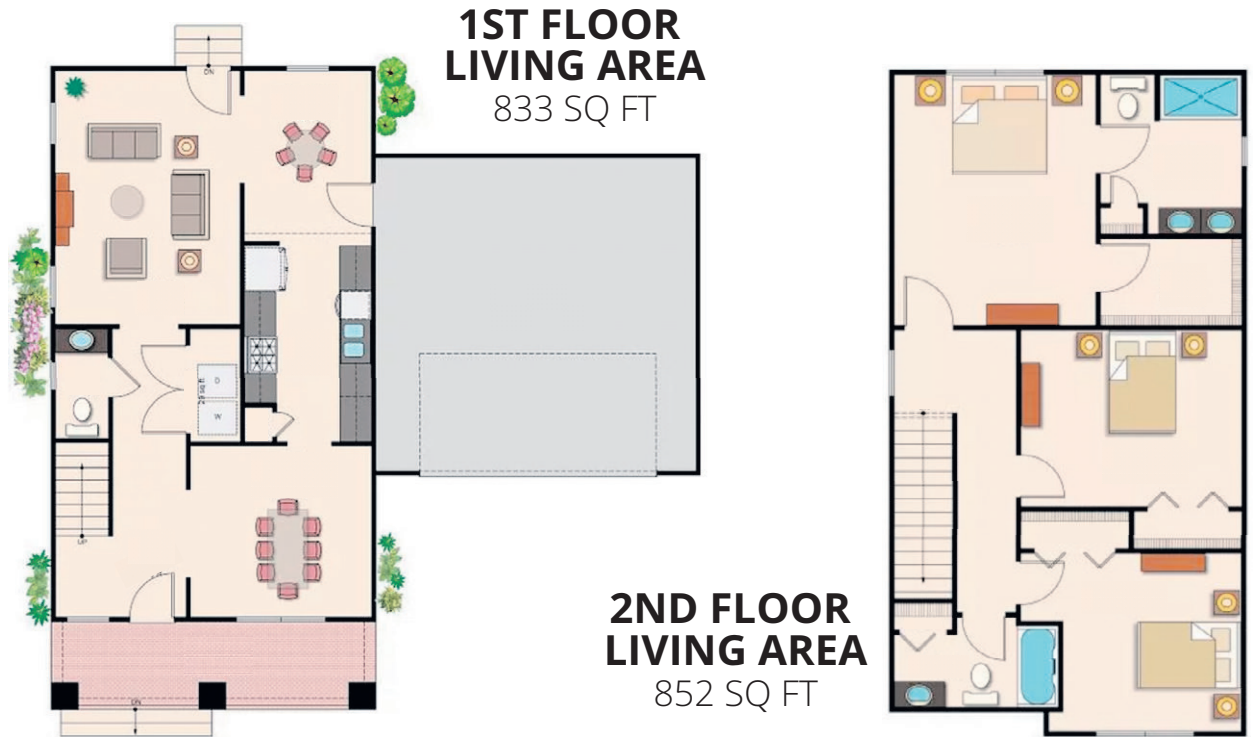

House of the Week

THE CHURCHILL

3 BEDROOMS
2.5 BATHS

The Churchill (1685 sq. ft.) is a 2-story home with 3 bedrooms, 2.5 bathrooms and 2-car garage. Features include dining room, breakfast nook, master bed upstairs and walk in closets. Optional basement can increase the total living area to 2,518 sq. ft.