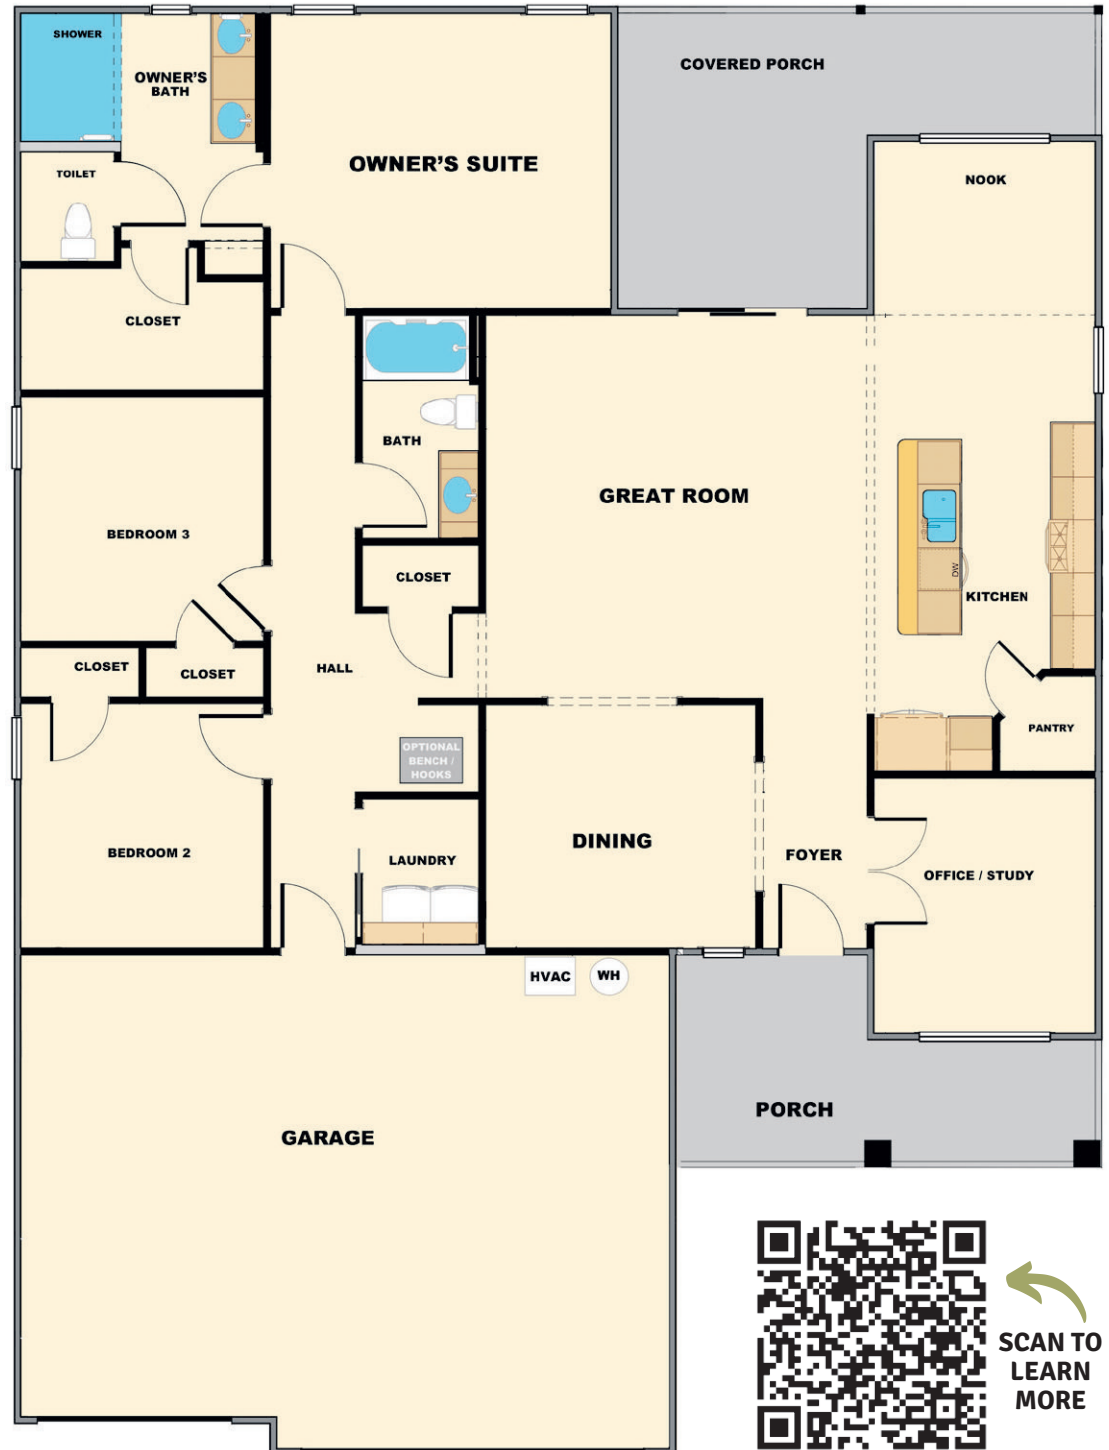

## HOUSE OF THE WEEK

# THE BLOOMFIELD

- OPEN FLOOR CONCEPT
- FORMAL DINING AREA
- OFFICE/FLEX ROOM
- 3 CAR GARAGE
- 3 BEDROOMS
- 2 FULL BATHS
- 2009 SQ.FT.
- SINGLE FAMILY HOME

### THE BLOOMFIELD

The Bloomfield (2009 sq. ft) features 3 bedrooms, two full baths, a formal dining area, and an office/flex space. This home boast of style with a cozy fireplace, spacious kitchen with breakfast nook area, and mudroom off the garage. Pamper yourself in this fabulous Owner'ssuite boasting of a large walk-in closet, luxurious walk-in shower, and private water closet. This home includes a three-car garage, craftsman-style front porch, great covered back porch for grilling and backyard fun.