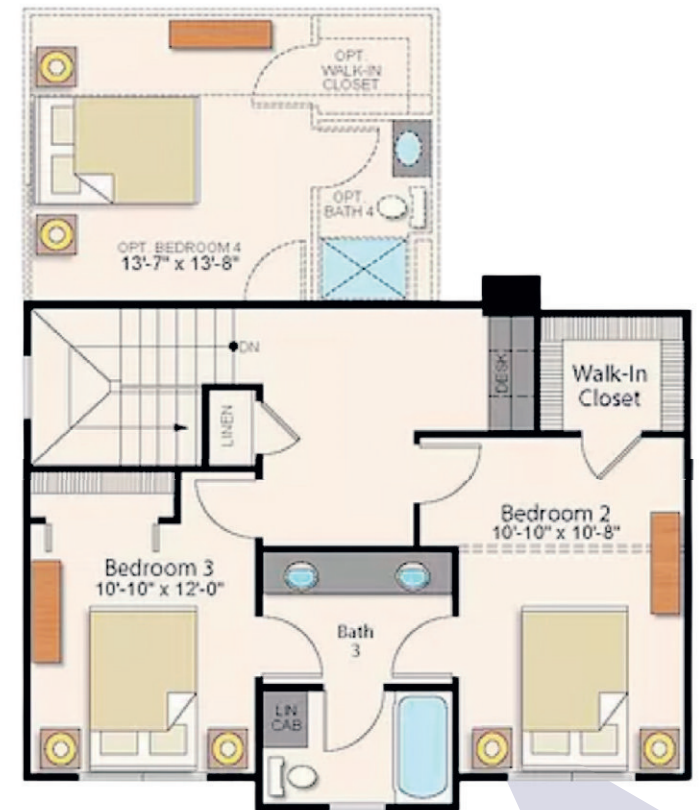

## THE RICHMOND

4 BEDROOMS 3.5 BATHS

### The Richmond

The Richmond (2170 sq. ft.) is a 2-story home with 4 bedrooms, 3.5 bathrooms, and a 2-car garage. Features include open floor plan, dining room, flex room, owner's suite on the main floor with walk-in closet, upstairs sitting room. Optional basement can increase the total living area

1ST FLOOR  
LIVING AREA

2ND FLOOR  
LIVING AREA